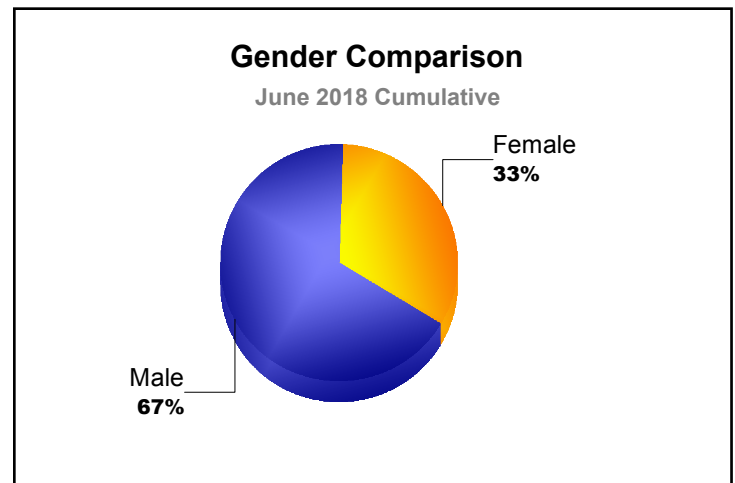

Year	New Clubs	Dropped Clubs	Gain/ Loss Clubs	New Members	Charter Members	Reinstate Members	Transfer Members	Total Member Added	Total Members Dropped	Gain/ Loss Members
2013-2014	0	-2	-2	57	1	1	12	71	-94	-23
2014-2015	0	0	0	65	2	5	2	74	-84	-10
2015-2016	1	-3	-2	61	21	2	8	92	-113	-21
2016-2017	0	-1	-1	31	1	0	14	46	-82	-36
2017-2018	0	0	0	39	1	0	3	43	-77	-34
Average	0	-1	-1	51	5	2	8	65	-90	-25