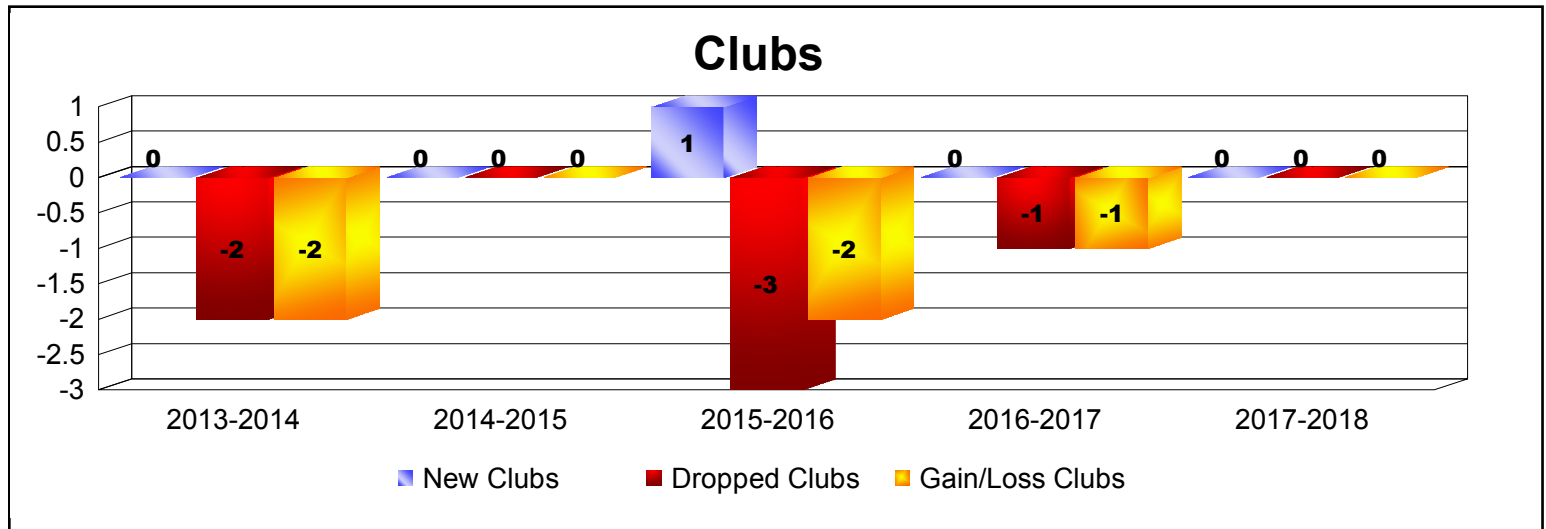

Year	New Clubs	Dropped Clubs	Gain/ Loss Clubs	New Members	Charter Members	Reinstate Members	Transfer Members	Total Member Added	Total Members Dropped	Gain/ Loss Members
2013-2014	0	-2	-2	57	1	1	12	71	-94	-23
2014-2015	0	0	0	65	2	5	2	74	-84	-10
2015-2016	1	-3	-2	61	21	2	8	92	-113	-21
2016-2017	0	-1	-1	31	1	0	14	46	-82	-36
2017-2018	0	0	0	39	1	0	3	43	-77	-34
Average	0	-1	-1	51	5	2	8	65	-90	-25

Year	New Clubs	Dropped Clubs	Gain/ Loss Clubs	New Members	Charter Members	Reinstate Members	Transfer Members	Total Member Added	Total Members Dropped	Gain/ Loss Members
2013-2014	0	0	0	16	0	2	2	20	-35	-15
2014-2015	0	0	0	15	0	1	3	19	-39	-20
2015-2016	0	-2	-2	8	0	2	0	10	-43	-33
2016-2017	0	-1	-1	11	0	0	0	11	-16	-5
2017-2018	0	0	0	6	0	0	4	10	-40	-30
Average	0	-1	-1	11	0	1	2	14	-35	-21