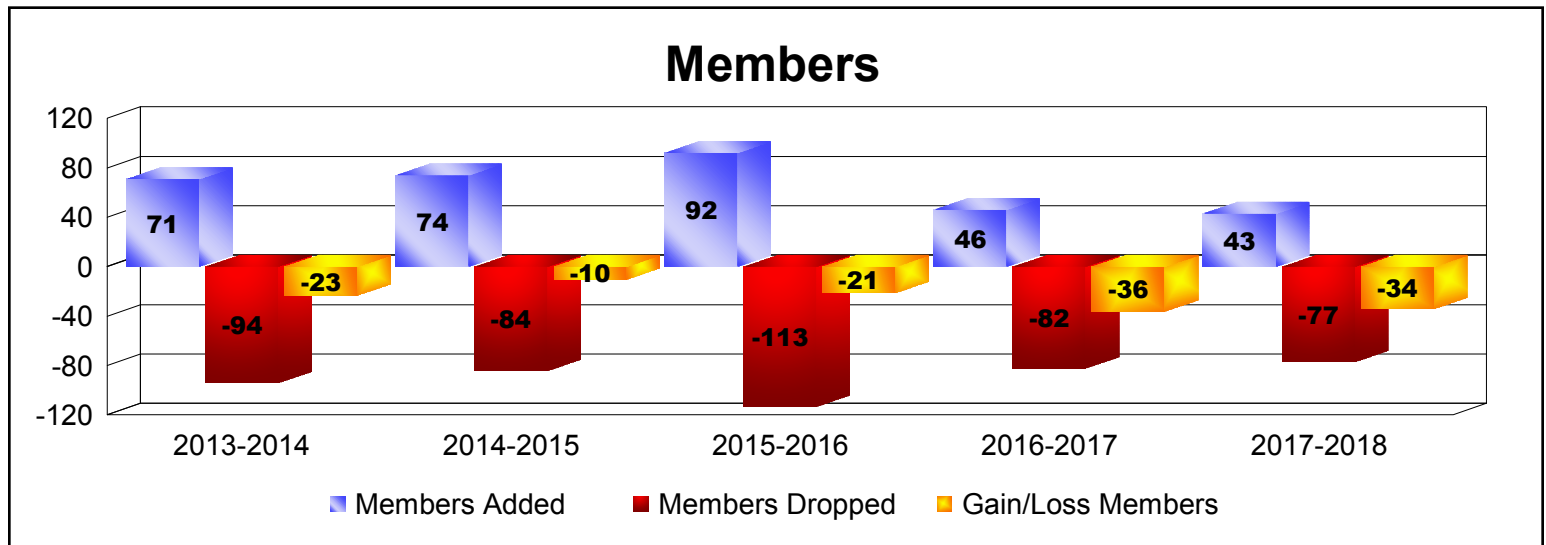

Year	New Clubs	Dropped Clubs	Gain/ Loss Clubs	New Members	Charter Members	Reinstate Members	Transfer Members	Total Member Added	Total Members Dropped	Gain/ Loss Members
2013-2014	0	-2	-2	57	1	1	12	71	-94	-23
2014-2015	0	0	0	65	2	5	2	74	-84	-10
2015-2016	1	-3	-2	61	21	2	8	92	-113	-21
2016-2017	0	-1	-1	31	1	0	14	46	-82	-36
2017-2018	0	0	0	39	1	0	3	43	-77	-34
Average	0	-1	-1	51	5	2	8	65	-90	-25

Year	New Clubs	Dropped Clubs	Gain/ Loss Clubs	New Members	Charter Members	Reinstate Members	Transfer Members	Total Member Added	Total Members Dropped	Gain/ Loss Members
2013-2014	0	0	0	16	0	2	2	20	-35	-15
2014-2015	0	0	0	15	0	1	3	19	-39	-20
2015-2016	0	-2	-2	8	0	2	0	10	-43	-33
2016-2017	0	-1	-1	11	0	0	0	11	-16	-5
2017-2018	0	0	0	6	0	0	4	10	-40	-30
Average	0	-1	-1	11	0	1	2	14	-35	-21