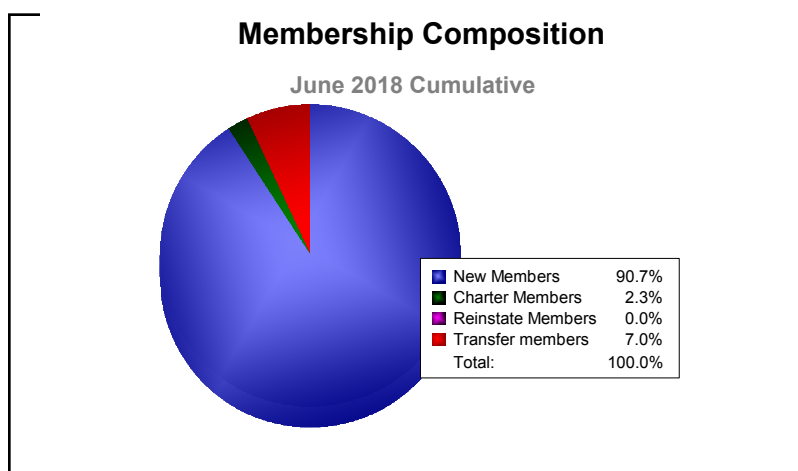

Year	New Clubs	Dropped Clubs	Gain/ Loss Clubs	New Members	Charter Members	Reinstate Members	Transfer Members	Total Member Added	Total Members Dropped	Gain/ Loss Members
2013-2014	0	-2	-2	57	1	1	12	71	-94	-23
2014-2015	0	0	0	65	2	5	2	74	-84	-10
2015-2016	1	-3	-2	61	21	2	8	92	-113	-21
2016-2017	0	-1	-1	31	1	0	14	46	-82	-36
2017-2018	0	0	0	39	1	0	3	43	-77	-34
Average	0	-1	-1	51	5	2	8	65	-90	-25

Year	New Clubs	Dropped Clubs	Gain/ Loss Clubs	New Members	Charter Members	Reinstate Members	Transfer Members	Total Member Added	Total Members Dropped	Gain/ Loss Members
2013-2014	0	0	0	16	0	2	2	20	-35	-15
2014-2015	0	0	0	15	0	1	3	19	-39	-20
2015-2016	0	-2	-2	8	0	2	0	10	-43	-33
2016-2017	0	-1	-1	11	0	0	0	11	-16	-5
2017-2018	0	0	0	6	0	0	4	10	-40	-30
Average	0	-1	-1	11	0	1	2	14	-35	-21